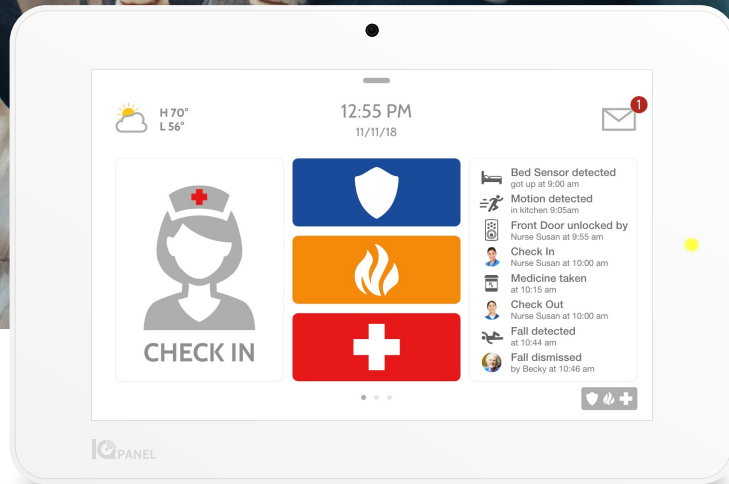

# WELLNESS SOLUTION

## Wellness Specific UI

Perfect for aging in place

## Wellness Sensors

Monitor bed, chair, fall pendant, medicine