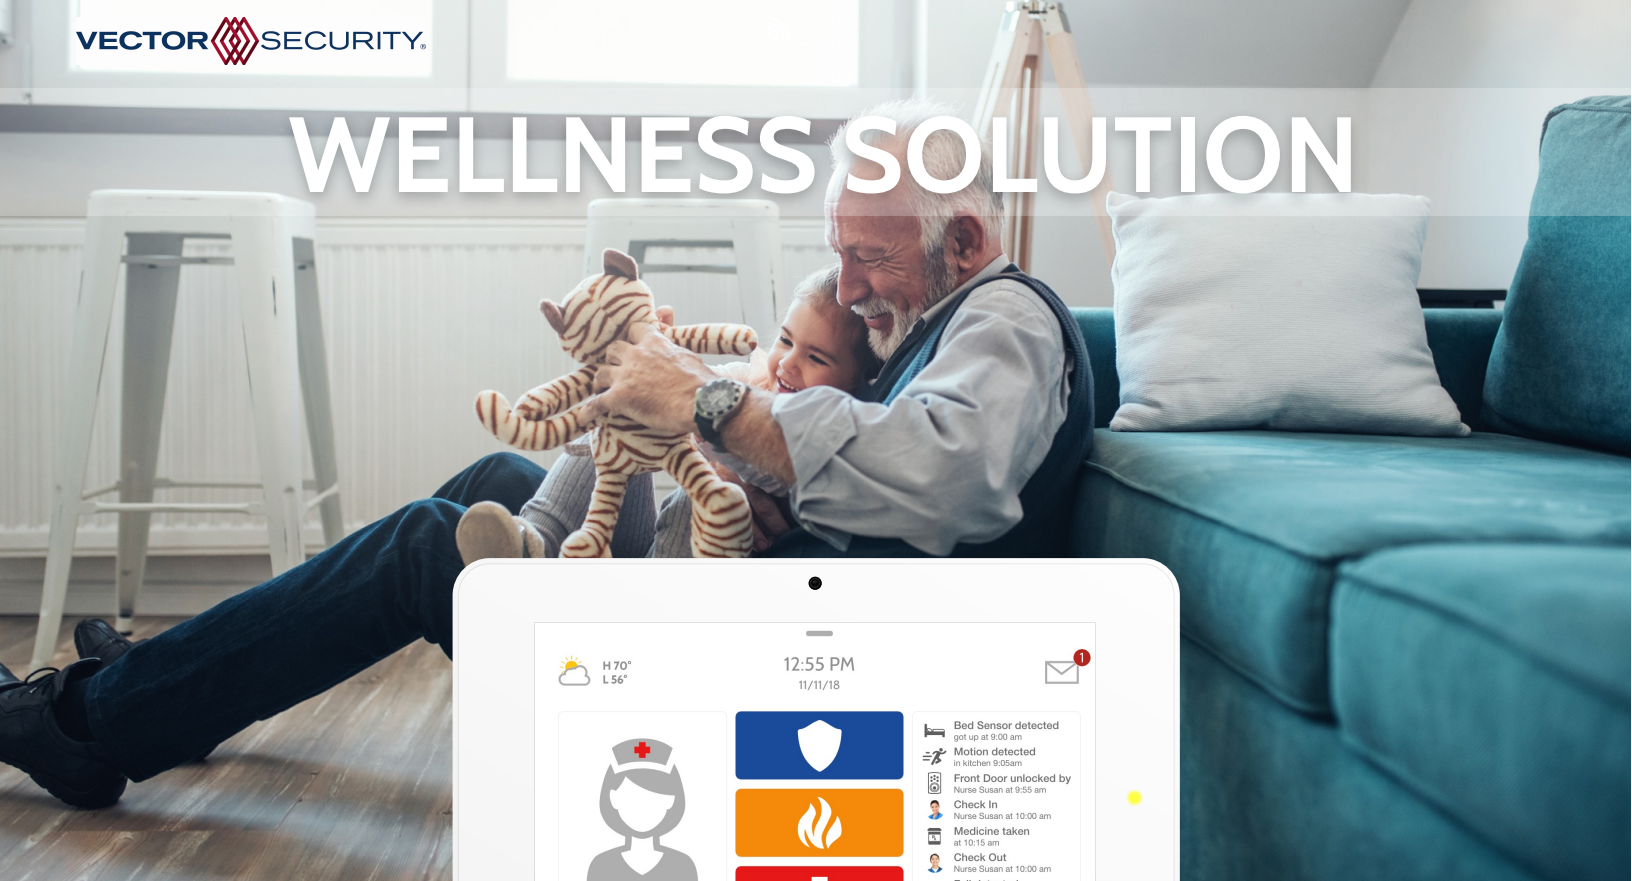

# WELLNESS SOLUTION

## Wellness Specific UI

Perfect for aging in place

## Wellness Sensors

Monitor bed, chair, fall pendant, medicine